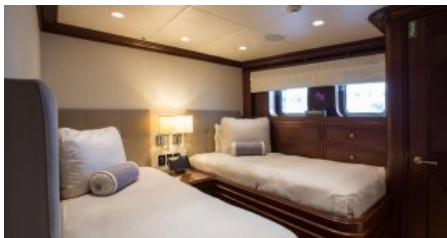

CHARTER DESTINATIONS
Australasia & South Pacific

GUESTS
10

YACHT TYPE
Motor

SPECIFICATION

DIMENSIONS

LENGTH
40,2m.
BEAM
8,5m.
DRAFT
2,8m.

SPEED

CRUISING SPEED
11,0 knots