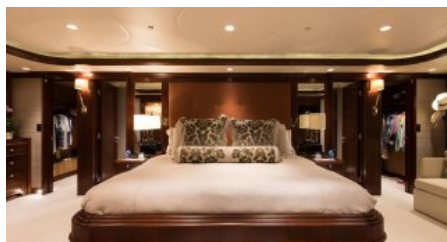

[More photos](#)

ENQUIRE NOW

+44 20 45 773 007
+1 646 905 0707
+33 749 41 21 53
+971 58 916 7360

info@yachthunter.com
yachthunter.com

Scan the QR code for more information