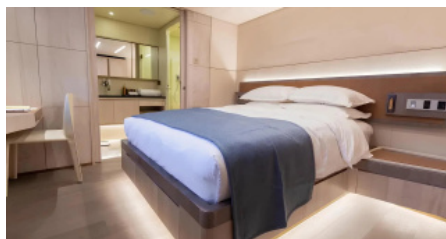

[More photos](#)

ENQUIRE NOW

+44 20 45 773 007
+33 749 41 21 53
+971 555 129 065
info@yachthunter.com
yachthunter.com

Scan the QR code for more information