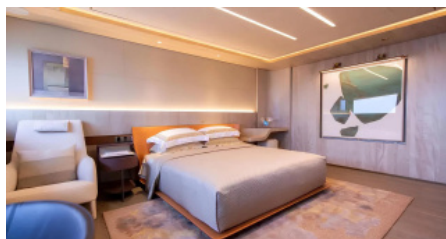

[More photos](#)

ENQUIRE NOW

+44 20 45 773 007
+33 749 41 21 53
+971 555 129 065
info@yachthunter.com
yachthunter.com

Scan the QR code for more information