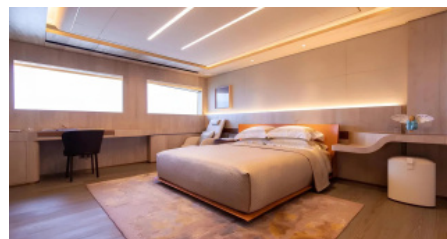

[More photos](#)

ENQUIRE NOW

+44 20 45 773 007
+33 749 41 21 53
+971 555 129 065
info@yachthunter.com
yachthunter.com

Scan the QR code for more information