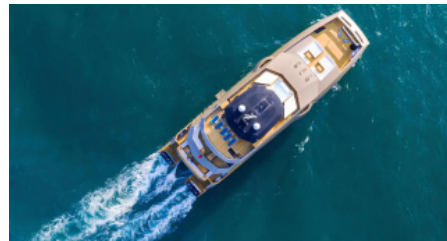

[More photos](#)

ENQUIRE NOW

+44 20 45 773 007
+33 749 41 21 53
+971 555 129 065
info@yachthunter.com
yachthunter.com

Scan the QR code for more information