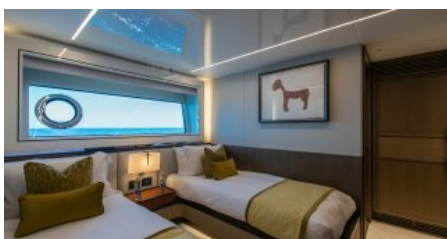

SPEED

CRUISING SPEED
20,0 knots
MAXIMUM SPEED
26,0 knots

AMENITIES

Air Conditioning, Stabilisers at anchor, Stabilisers underway, WiFi

TENDERS & TOYS

Williams Tender (RIB) 2 x F5 Cayago Seabobs 2 x Paddle Boards 1 x WaveRunner Jetski Snorkelling Equipment Inflatable Towable Toys