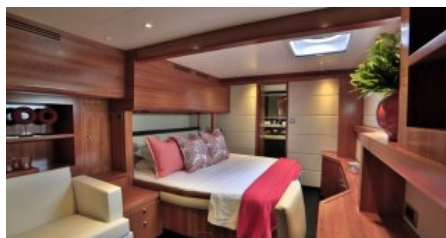

Yacht Name:

**WORLD'S END****PRICE FROM  
€ 20 500 PER WEEK**YEAR BUILT / REFIT  
2011 / 2020CABINS  
5LENGTH  
20m./(64'12")CREW  
3BUILDER  
Fountaine PajotCHARTER DESTINATIONS  
MediterraneanGUESTS  
10YACHT TYPE  
Sail**SPECIFICATION****DIMENSIONS**LENGTH  
**19,8m.**  
BEAM  
**9,5m.**  
DRAFT  
**2,6m.****CONFIGURATION**DOUBLE  
**4**  
TWIN  
**1****SPEED**CRUISING SPEED  
**10,0 knots**  
MAXIMUM SPEED  
**11,0 knots****AMENITIES****Air Conditioning, WiFi**  
**TENDERS & TOYS**

T/T Williams Tender 385 - turbojet 100 HP SUP (2) SeaBob (2) Sea Scooter Jobe (2) Wakeboard (1, sizes 30 - 45) Waterski adults (1, sizes 39 - 45) Monoski (1, sizes 39 - 45) Kayak 2 seated (1) Inflatable couch Jobe for 3 pax(1) Baby life jackets (2) Sea Wing Yamaha (1) Fishing gear (1) Snorkeling gear (13) All particulars are given in good faith and are believed to be correct but cannot be guaranteed.