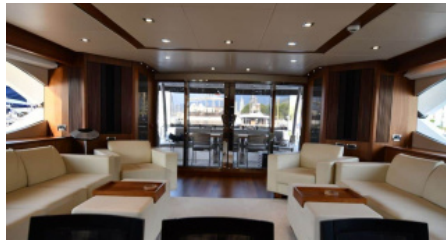

[More photos](#)

ENQUIRE NOW

+44 20 45 773 007
+33 749 41 21 53
+971 555 129 065
info@yachthunter.com
yachthunter.com

Scan the QR code for more information