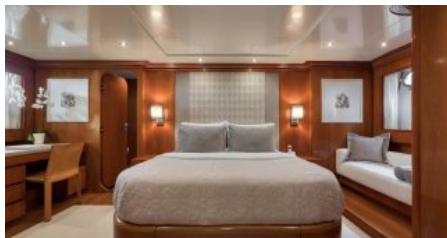

CHARTER DESTINATIONS
Mediterranean

GUESTS
10

YACHT TYPE
Motor

SPECIFICATION

DIMENSIONS

LENGTH
30,2m.
BEAM
6,8m.
DRAFT
2,2m.

SPEED

CRUISING SPEED
22,0 knots