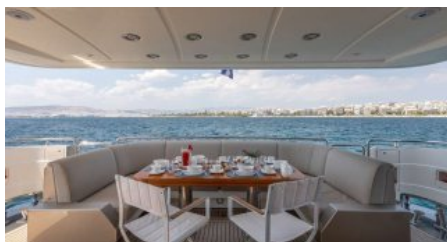

CHARTER DESTINATIONS
Mediterranean

GUESTS
10

YACHT TYPE
Motor

SPECIFICATION

DIMENSIONS

LENGTH
30,2m.
BEAM
6,8m.
DRAFT
2,2m.

SPEED

CRUISING SPEED
22,0 knots