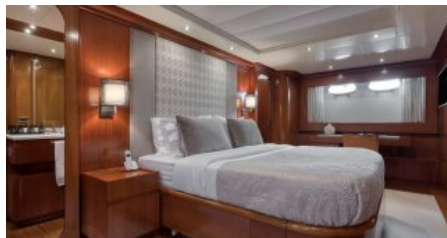

CHARTER DESTINATIONS
Mediterranean

GUESTS
10

YACHT TYPE
Motor

SPECIFICATION

DIMENSIONS

LENGTH
30,2m.
BEAM
6,8m.
DRAFT
2,2m.

SPEED

CRUISING SPEED
22,0 knots