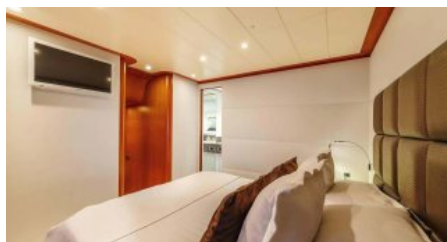

[More photos](#)

ENQUIRE NOW

+44 20 45 773 007
+1 646 905 0707
+33 749 41 21 53
+971 58 916 7360

info@yachthunter.com
yachthunter.com

Scan the QR code for more information