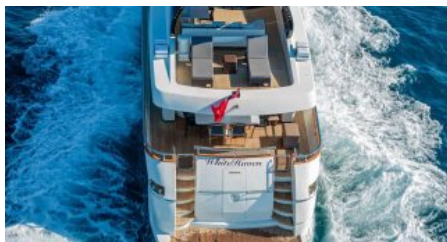

SPEED

CRUISING SPEED
23,0 knots
MAXIMUM SPEED
26,0 knots

AMENITIES

Air Conditioning, Stabilisers at anchor, Stabilisers underway, WiFi

TENDERS & TOYS

Highfield Tender (new 2024) 4m with 60 HP outboard 1 X JetSki Seadoo Spark (License required) 2 x Seabob F5 + F5S 1 x SUP Snorkelling equipment