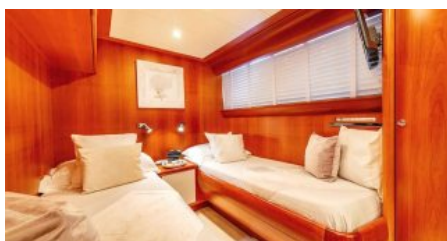

[More photos](#)

ENQUIRE NOW

+44 20 45 773 007
+1 646 905 0707
+33 749 41 21 53
+971 58 916 7360

info@yachthunter.com
yachthunter.com

Scan the QR code for more information