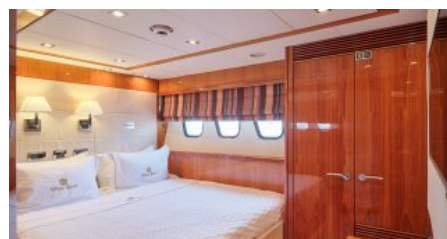

SPEED

CRUISING SPEED
18,0 knots
MAXIMUM SPEED
25,0 knots

AMENITIES

Air Conditioning, Jacuzzi, Stabilisers at anchor, Stabilisers underway, WiFi

TENDERS & TOYS

1 x 5.90m Tender Ribeye Yanmar 180hp Diesel Jet 2 x Jet Ski Seadoo RXP-X 255hp 1 x Sea bob F5S 2 x Paddle boards 1 x Inflatable sofa 2 x Tubes 1 x Wakeboard Water skis for adults & kids 2 x Xiaomi Electric Scooter 3 Gravity Gray up to 100kg