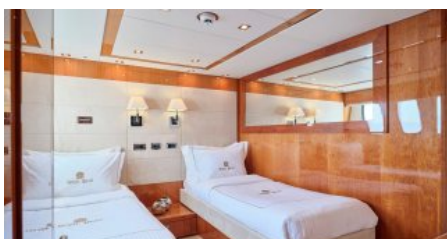

SPEED

CRUISING SPEED
18,0 knots
MAXIMUM SPEED
25,0 knots

AMENITIES

Air Conditioning, Jacuzzi, Stabilisers at anchor, Stabilisers underway, WiFi

TENDERS & TOYS

1 x 5.90m Tender Ribeye Yanmar 180hp Diesel Jet 2 x Jet Ski Seadoo RXP-X 255hp 1 x Sea bob F5S 2 x Paddle boards 1 x Inflatable sofa 2 x Tubes 1 x Wakeboard Water skis for adults & kids 2 x Xiaomi Electric Scooter 3 Gravity Gray up to 100kg