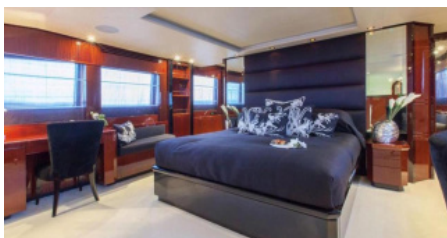

[More photos](#)

ENQUIRE NOW

+44 20 45 773 007
+33 749 41 21 53
+971 555 129 065
info@yachthunter.com
yachthunter.com

Scan the QR code for more information