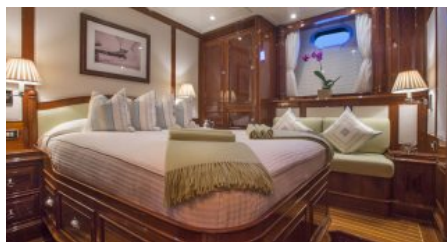

[More photos](#)

ENQUIRE NOW

+44 20 45 773 007
+33 749 41 21 53
+971 555 129 065
info@yachthunter.com
yachthunter.com

Scan the QR code for more information