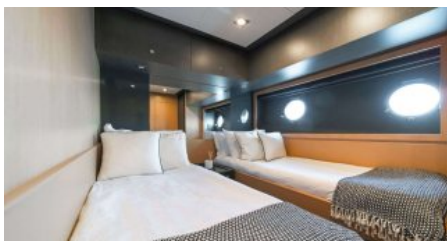

CHARTER DESTINATIONS  
Mediterranean

GUESTS  
8

YACHT TYPE  
Motor

**SPECIFICATION**

**DIMENSIONS**

LENGTH  
27,0m.  
BEAM  
6,0m.  
DRAFT  
1,2m.

**SPEED**

CRUISING SPEED  
25,0 knots