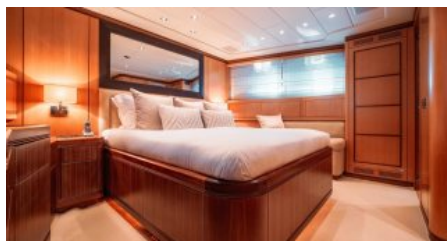

[More photos](#)

ENQUIRE NOW

+44 20 45 773 007
+1 646 905 0707
+33 749 41 21 53
+971 58 916 7360

info@yachthunter.com
yachthunter.com

Scan the QR code for more information