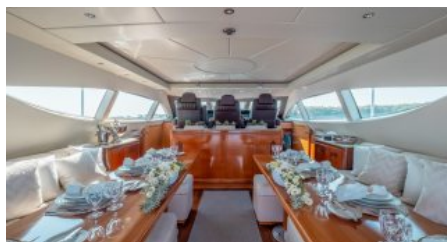

SPEED

CRUISING SPEED
25,0 knots

AMENITIES

Air Conditioning, WiFi, Jacuzzi

[More photos](#)

ENQUIRE NOW

+44 20 45 773 007
+1 646 905 0707
+33 749 41 21 53
+971 58 916 7360

info@yachthunter.com
yachthunter.com