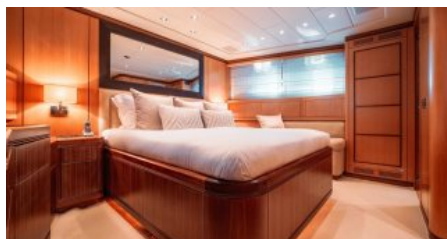

[More photos](#)

ENQUIRE NOW

+44 20 45 773 007
+33 749 41 21 53
+971 555 129 065
info@yachthunter.com
yachthunter.com

Scan the QR code for more information