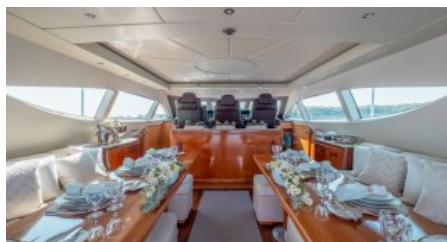

[More photos](#)

ENQUIRE NOW

+44 20 45 773 007
+33 749 41 21 53
+971 555 129 065
info@yachthunter.com
yachthunter.com

Scan the QR code for more information