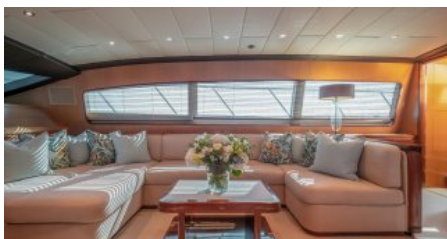

[More photos](#)

ENQUIRE NOW

+44 20 45 773 007
+33 749 41 21 53
+971 555 129 065
info@yachthunter.com
yachthunter.com

Scan the QR code for more information