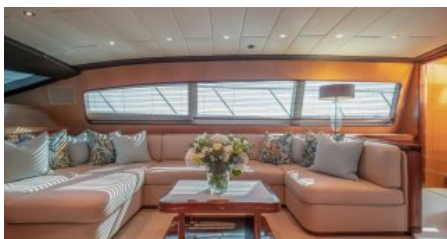

[More photos](#)

ENQUIRE NOW

+44 20 45 773 007
+1 646 905 0707
+33 749 41 21 53
+971 58 916 7360

info@yachthunter.com
yachthunter.com

Scan the QR code for more information