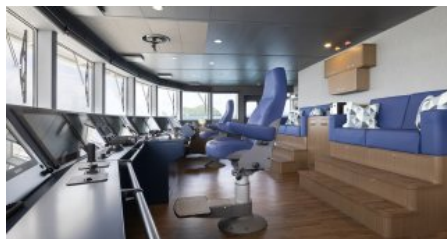

SPECIFICATION

DIMENSIONS

LENGTH
68,2m.
BEAM
14,4m.
DRAFT
3,5m.

SPEED

CRUISING SPEED
14,0 knots

[More photos](#)

ENQUIRE NOW

+44 20 45 773 007
+1 646 905 0707
+33 749 41 21 53
+971 58 916 7360