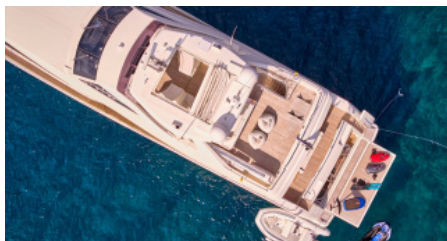

[More photos](#)

ENQUIRE NOW

+44 20 45 773 007
+33 749 41 21 53
+971 555 129 065
info@yachthunter.com
yachthunter.com

Scan the QR code for more information