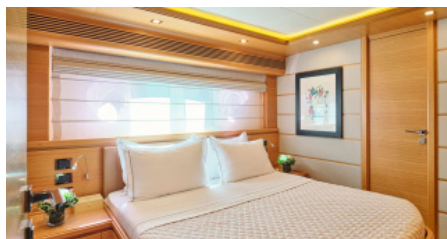

[More photos](#)

ENQUIRE NOW

+44 20 45 773 007
+33 749 41 21 53
+971 555 129 065
info@yachthunter.com
yachthunter.com

Scan the QR code for more information