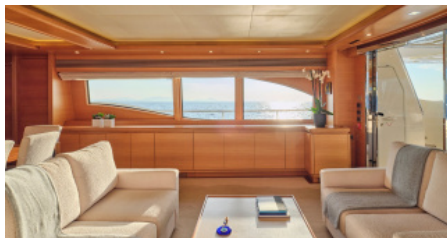

[More photos](#)

ENQUIRE NOW

+44 20 45 773 007
+33 749 41 21 53
+971 555 129 065
info@yachthunter.com
yachthunter.com

Scan the QR code for more information