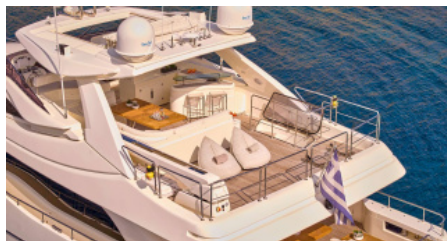

[More photos](#)

ENQUIRE NOW

+44 20 45 773 007
+33 749 41 21 53
+971 555 129 065
info@yachthunter.com
yachthunter.com

Scan the QR code for more information