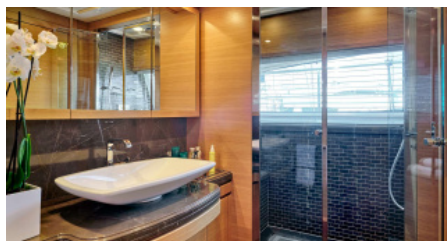

[More photos](#)

ENQUIRE NOW

+44 20 45 773 007
+33 749 41 21 53
+971 555 129 065
info@yachthunter.com
yachthunter.com

Scan the QR code for more information