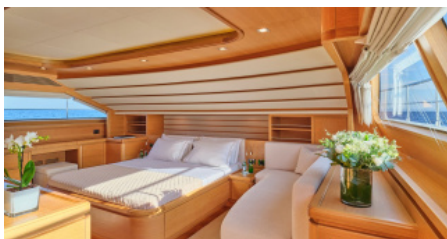

[More photos](#)

ENQUIRE NOW

+44 20 45 773 007
+33 749 41 21 53
+971 555 129 065
info@yachthunter.com
yachthunter.com

Scan the QR code for more information