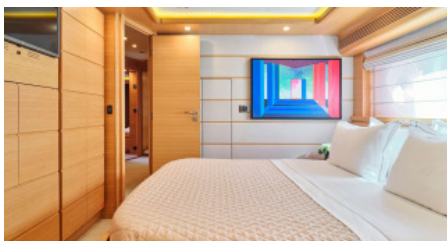

[More photos](#)

ENQUIRE NOW

+44 20 45 773 007
+33 749 41 21 53
+971 555 129 065
info@yachthunter.com
yachthunter.com

Scan the QR code for more information