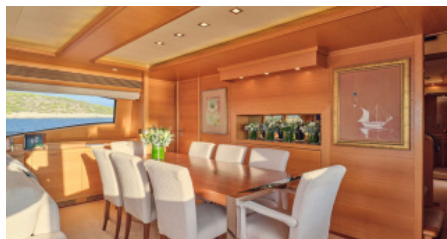

[More photos](#)

ENQUIRE NOW

+44 20 45 773 007
+33 749 41 21 53
+971 555 129 065
info@yachthunter.com
yachthunter.com

Scan the QR code for more information