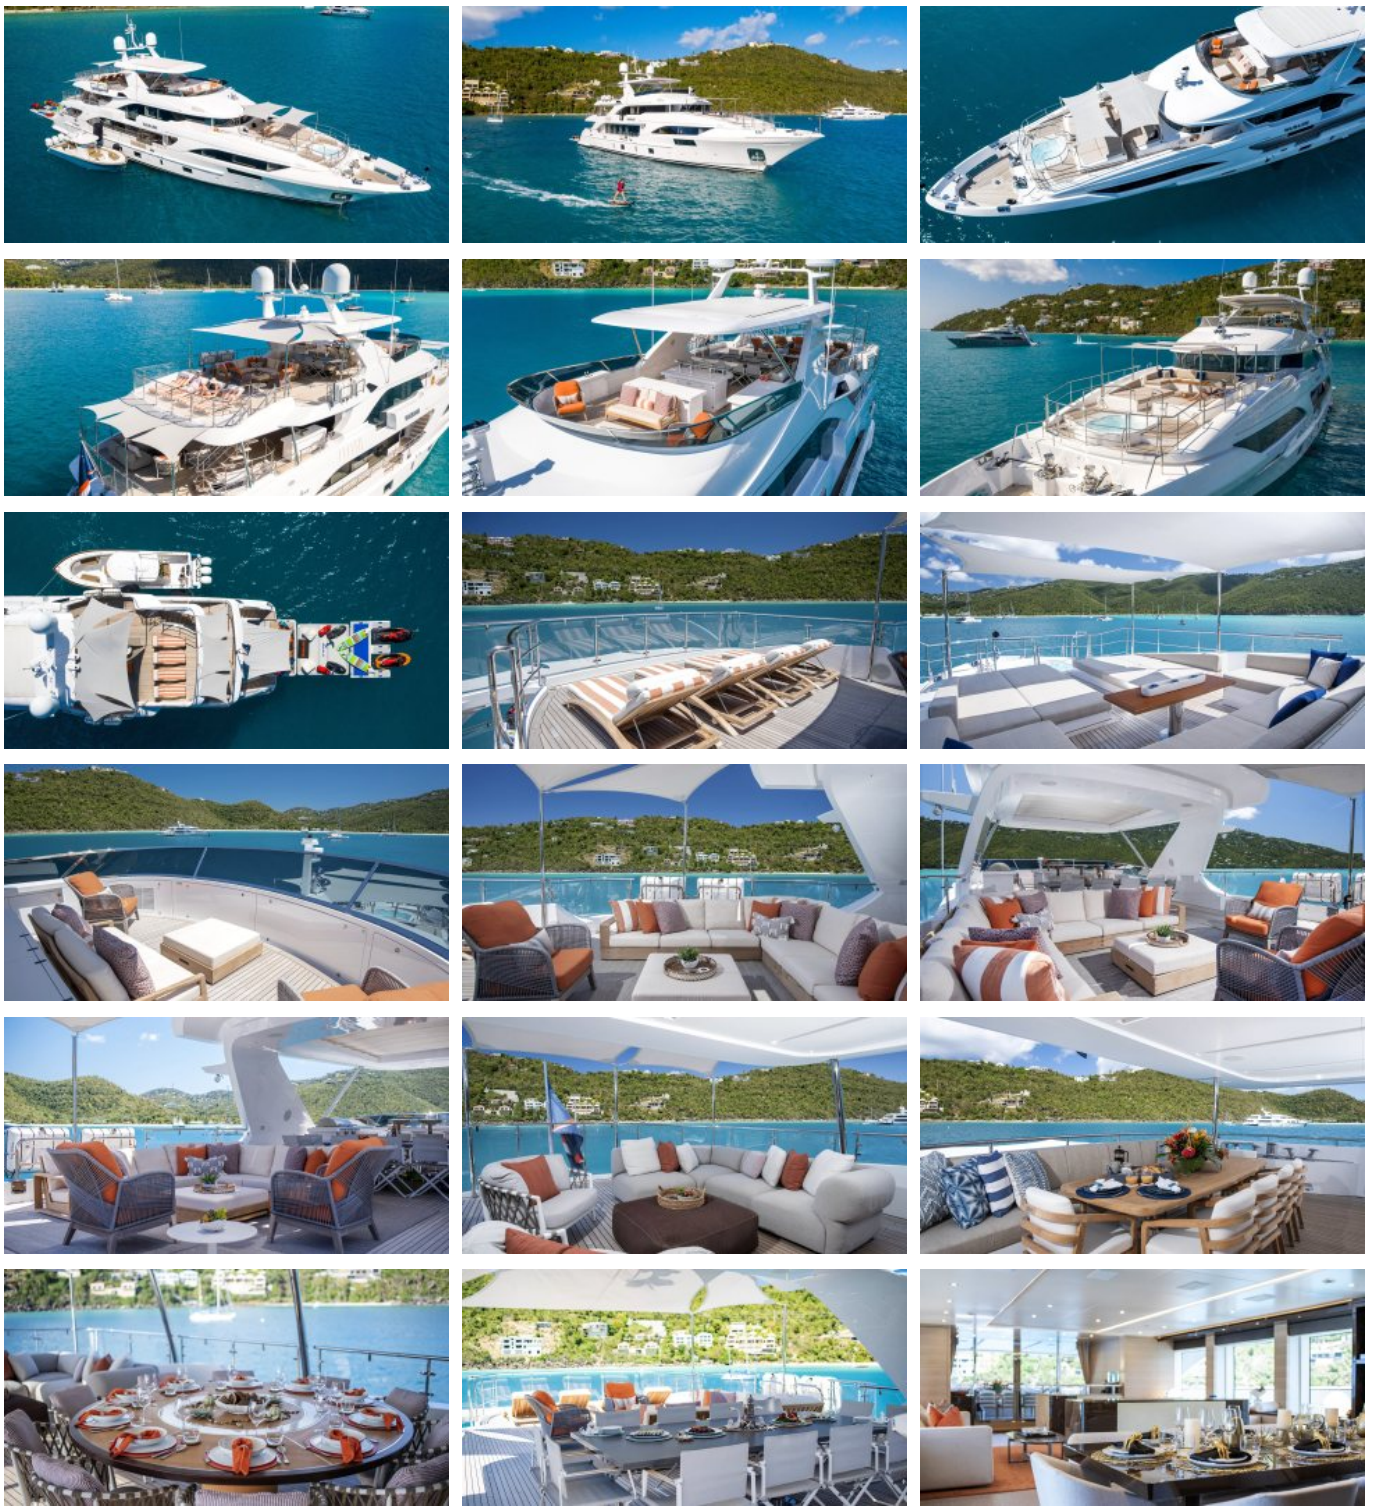

SPEED

CRUISING SPEED
11,0 knots
MAXIMUM SPEED
15,0 knots

AMENITIES

Air Conditioning, Gym, Jacuzzi, Stabilisers at anchor, Stabilisers underway, WiFi

TENDERS & TOYS

37' (11.3m) Valhalla towed tender, fully rigged for fishing 2x waverunners 2x seabobs Jetsurf 3x lift e-foil boards 2x standup paddleboards Waterslide Wakeboard Towables Snorkeling gear Beach setup Top of the line fishing gear, spearfishing gear, lobster equipment Scuba gear & dive compressor **Rendezvous Diving Only 2x Drones