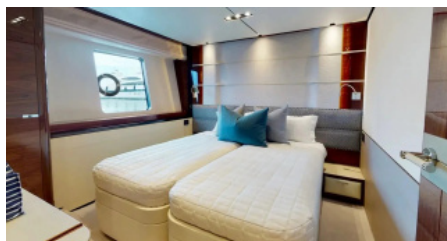

[More photos](#)

ENQUIRE NOW

+44 20 45 773 007
+33 749 41 21 53
+971 555 129 065
info@yachthunter.com
yachthunter.com

Scan the QR code for more information