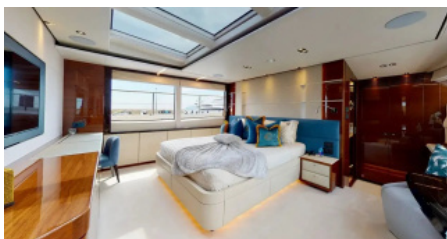

[More photos](#)

ENQUIRE NOW

+44 20 45 773 007
+33 749 41 21 53
+971 555 129 065
info@yachthunter.com
yachthunter.com

Scan the QR code for more information