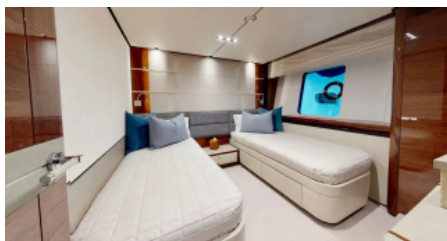

[More photos](#)

ENQUIRE NOW

+44 20 45 773 007
+33 749 41 21 53
+971 555 129 065
info@yachthunter.com
yachthunter.com

Scan the QR code for more information