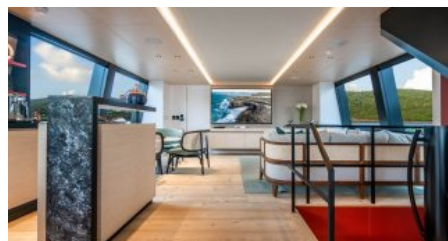

[More photos](#)

ENQUIRE NOW

+44 20 45 773 007
+1 646 905 0707
+33 749 41 21 53
+971 58 916 7360

info@yachthunter.com
yachthunter.com

Scan the QR code for more information