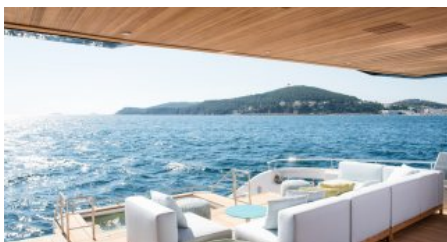

[More photos](#)

ENQUIRE NOW

+44 20 45 773 007
+1 646 905 0707
+33 749 41 21 53
+971 58 916 7360

info@yachthunter.com
yachthunter.com

Scan the QR code for more information