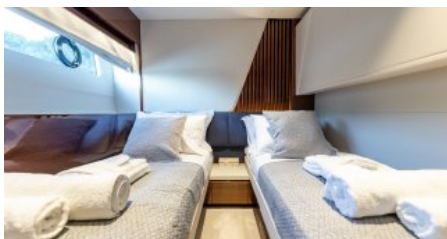

CHARTER DESTINATIONS  
Greece

GUESTS  
8

YACHT TYPE  
Motor

**SPECIFICATION**

**DIMENSIONS**

LENGTH  
23,9m.  
BEAM  
6,3m.  
DRAFT  
2,0m.

**SPEED**

CRUISING SPEED  
21,0 knots