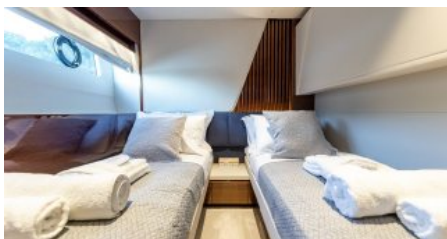

CHARTER DESTINATIONS  
Mediterranean

GUESTS  
8

YACHT TYPE  
Motor

**SPECIFICATION**

**DIMENSIONS**

LENGTH  
23,9m.  
BEAM  
6,3m.  
DRAFT  
2,0m.

**SPEED**

CRUISING SPEED  
21,0 knots