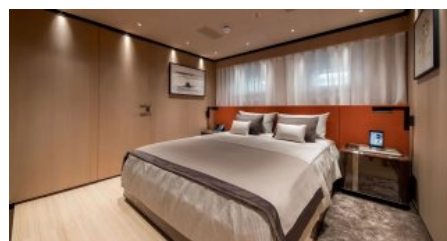

[More photos](#)

ENQUIRE NOW

+44 20 45 773 007
+1 646 905 0707
+33 749 41 21 53
+971 58 916 7360

info@yachthunter.com
yachthunter.com

Scan the QR code for more information