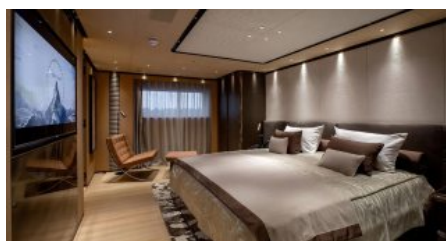

SPEED

CRUISING SPEED
14,0 knots
MAXIMUM SPEED
16,0 knots

AMENITIES

Air Conditioning, Gym, Jacuzzi, Stabilisers at anchor, WiFi, Stabilisers underway, Approved RYA water sports centre

TENDERS & TOYS

Toys: Towable inflatable Seat for 4 pax Towable inflatable Banana x 5 Pax 2 x Paddle - inflatable - 10'6" 2 x Stand Up Paddle (hard) - Yoga 10'6" Ocean Pool - inflatable - 600x500 Wakeboard Water ski adults 170cm Water ski kids 152cm Kayak - 2 pax seated - inflatable 2 x SEABOB - F5S (2021) 2 x Jet-Ski : Yamaha wave runner - 250hp - 3 seats (2018) Tenders : Novamarine : Black Shiver 100 - 10 m - 2 x 400hp (9,98 m). It was bought in 2018 but totally revised in 2022/23 (revision of engines and electronic, new seating etc.) dinghy is towed Cruising speed 45 kn - 150L/Hr (Top speed 55 kn) Almeria 3.60m - Outboard 25hp