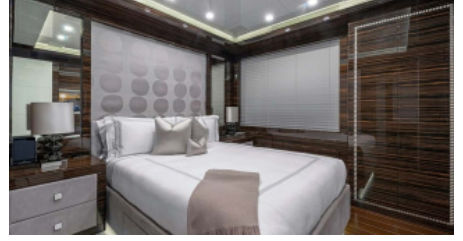

[More photos](#)

ENQUIRE NOW

+44 20 45 773 007
+33 749 41 21 53
+971 555 129 065
info@yachthunter.com
yachthunter.com

Scan the QR code for more information