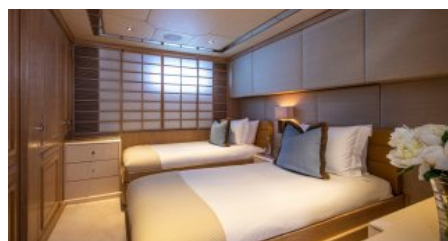

[More photos](#)

ENQUIRE NOW

+44 20 45 773 007
+1 646 905 0707
+33 749 41 21 53
+971 58 916 7360

info@yachthunter.com
yachthunter.com

Scan the QR code for more information