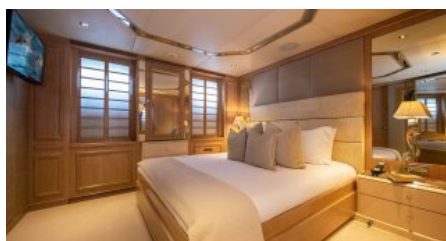

[More photos](#)

ENQUIRE NOW

+44 20 45 773 007
+1 646 905 0707
+33 749 41 21 53
+971 58 916 7360

info@yachthunter.com
yachthunter.com

Scan the QR code for more information