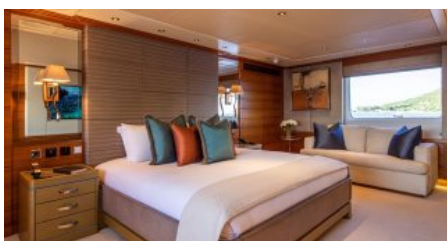

CRUISING SPEED
12,0 knots
MAXIMUM SPEED
16,0 knots

AMENITIES

Air Conditioning, Gym, Jacuzzi, Stabilisers at anchor, WiFi, Stabilisers underway, Approved RYA water sports centre

TENDERS & TOYS

9.8m Intrepid Deep-Sea Fishing Boat with 2 x 300hp engines 2 x 5.3m Zodiac Semi-Rigid Inflatables with 115hp engines 2 x Yamaha waverunners (2 man) 2 x Seabobs 1 x children ski set 2 x adult ski set 1 x Jobe advanced wakeboard 2 x beginner wakeboards 1 x Fliteboard AIR 1 x inflatable couch 2 x inflatable donuts 1 x 4 man inflatable banana 1 x inflatable pancake 2 x stand up paddle boards Snorkelling gear Fishing gear (basic from the vessel and advanced big game gear for the tender)