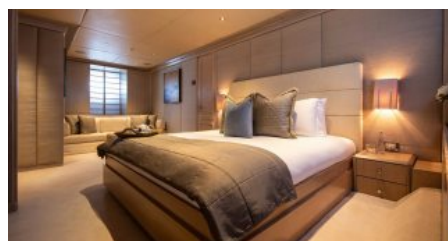

[More photos](#)

ENQUIRE NOW

+44 20 45 773 007
+1 646 905 0707
+33 749 41 21 53
+971 58 916 7360

info@yachthunter.com
yachthunter.com

Scan the QR code for more information