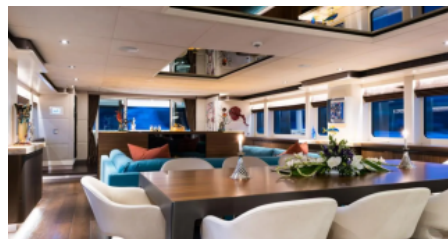

CONFIGURATION

DOUBLE
4
TWIN
1

SPEED

CRUISING SPEED
10,0 knots
MAXIMUM SPEED
13,0 knots

AMENITIES

Air Conditioning, Jacuzzi, Gym, Stabilisers underway, WiFi, Stabilisers at anchor

TENDERS & TOYS

TENDERS AND JET SKIS • 1 Capelli Tempest 570: 115 hp outboard motor • 1 Yamaha Gp1800r Jet Ski • 1 Waverunner High Output 1.8 Jet Ski TOYS • 1 Water Slide 6m from the Bow of the vessel • 2 x Seabobs Model F5 • 1 Lift2 E-Foil Cruiser 5'6 In carbon fiber (2021) • Kites (2 x KiteBoards, 3 x Sails, 5x Harnesses, 2 Bar and lines) • Windsurf (2 x Inflatable board, 3x Sails) • 1 Crosswing Sail with surf board • Wake Package (1x Wakeskate, 2x waterskis, 2x wakeboards, 2x kiteboards) • 2x Inflatable Sup, 1x Rigid Sup, 4x Inflatable Kayaks • 1 Towable Inflatable Sofa • Snorkeling and Diving gear (Dive gear by RDV only) • Gym gear (1x Bowflex M3 Elliptical trainer and a small selection of weights and Yoga matts) • Fishing gear (3 fishing rods) Dining area: - Main deck aft can seat 8 guests comfortably - Bridge deck aft can seat 8 guests comfortably - Main deck interior 8 guests comfortably