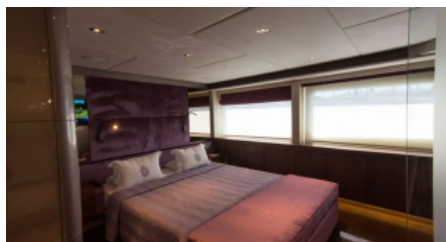

CONFIGURATION

DOUBLE
4
TWIN
1

SPEED

CRUISING SPEED
10,0 knots
MAXIMUM SPEED
13,0 knots

AMENITIES

Air Conditioning, Jacuzzi, Gym, Stabilisers underway, WiFi, Stabilisers at anchor

TENDERS & TOYS

TENDERS AND JET SKIS • 1 Capelli Tempest 570: 115 hp outboard motor • 1 Yamaha Gp1800r Jet Ski • 1 Waverunner High Output 1.8 Jet Ski TOYS • 1 Water Slide 6m from the Bow of the vessel • 2 x Seabobs Model F5 • 1 Lift2 E-Foil Cruiser 5'6 In carbon fiber (2021) • Kites (2 x KiteBoards, 3 x Sails, 5x Harnesses, 2 Bar and lines) • Windsurf (2 x Inflatable board, 3x Sails) • 1 Crosswing Sail with surf board • Wake Package (1x Wakeskate, 2x waterskis, 2x wakeboards, 2x kiteboards) • 2x Inflatable Sup, 1x Rigid Sup, 4x Inflatable Kayaks • 1 Towable Inflatable Sofa • Snorkeling and Diving gear (Dive gear by RDV only) • Gym gear (1x Bowflex M3 Elliptical trainer and a small selection of weights and Yoga matts) • Fishing gear (3 fishing rods) Dining area: - Main deck aft can seat 8 guests comfortably - Bridge deck aft can seat 8 guests comfortably - Main deck interior 8 guests comfortably