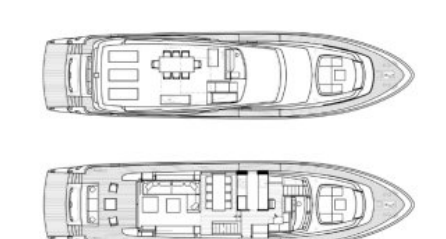

[More photos](#)

ENQUIRE NOW

+44 20 45 773 007
+33 749 41 21 53
+971 555 129 065
info@yachthunter.com
yachthunter.com

Scan the QR code for more information