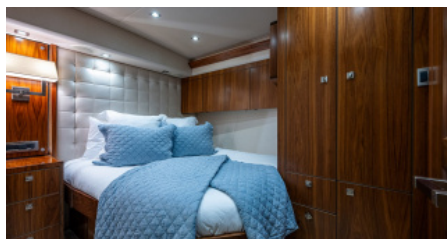

[More photos](#)

ENQUIRE NOW

+44 20 45 773 007
+33 749 41 21 53
+971 555 129 065
info@yachthunter.com
yachthunter.com

Scan the QR code for more information