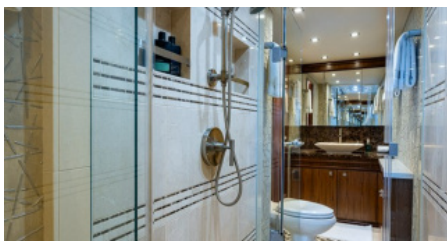

[More photos](#)

ENQUIRE NOW

+44 20 45 773 007
+33 749 41 21 53
+971 555 129 065
info@yachthunter.com
yachthunter.com

Scan the QR code for more information