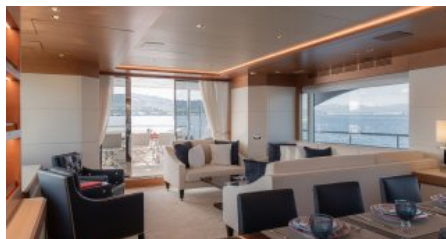

CHARTER DESTINATIONS
Mediterranean

GUESTS
11

YACHT TYPE
Motor

SPECIFICATION

DIMENSIONS

LENGTH
29,0m.
BEAM
6,8m.
DRAFT
1,9m.

SPEED

CRUISING SPEED
12,0 knots