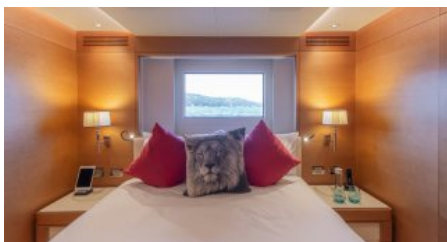

CHARTER DESTINATIONS
Mediterranean

GUESTS
11

YACHT TYPE
Motor

SPECIFICATION

DIMENSIONS

LENGTH
29,0m.
BEAM
6,8m.
DRAFT
1,9m.

SPEED

CRUISING SPEED
12,0 knots