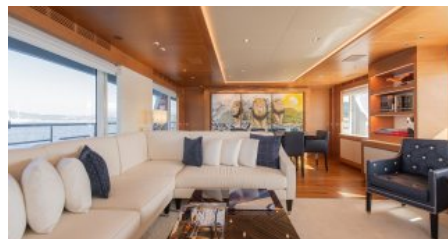

CHARTER DESTINATIONS
Mediterranean

GUESTS
11

YACHT TYPE
Motor

SPECIFICATION

DIMENSIONS

LENGTH
29,0m.
BEAM
6,8m.
DRAFT
1,9m.

SPEED

CRUISING SPEED
12,0 knots