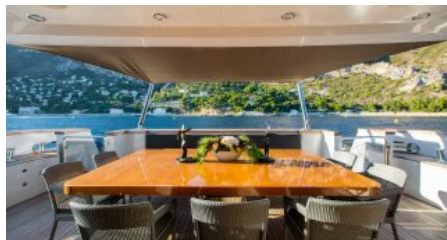

[More photos](#)

ENQUIRE NOW

+44 20 45 773 007
+33 749 41 21 53
+971 555 129 065
info@yachthunter.com
yachthunter.com

Scan the QR code for more information