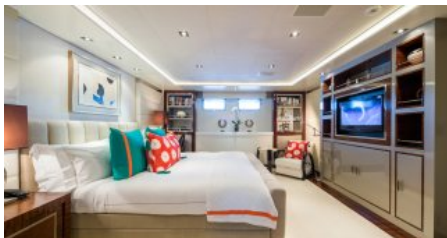

**SPEED**

CRUISING SPEED  
15,0 knots  
MAXIMUM SPEED  
20,0 knots

**AMENITIES**

Air Conditioning, Jacuzzi, Gym, Stabilisers at anchor, Stabilisers underway, WiFi

**TENDERS & TOYS**

Tenders: • 1 x 12.00m Scorpion tender with 2 x 300hp engines custom-made (11 guests). Guests will be tendered in full style enabling access to the most secluded coves whilst warranting absolute safety. The tender is towed behind the yacht under way. The cruising speed of 15.5 KN knots is the actual speed including the towed tender. • 1 x HIGHFIELD 390 (year of built 2023 with HONDA 50HP engine) Toys: • 1 x Seadoo GTI 135E Jet ski (2 man) • 1 x Seabob F5S (2024) • 1 x Seabob F5 (2019) • Hover board • 2 x 2 person inflatable expedition style Sea Kayaks for exploring tranquil coves and bays • 2 x inflatable paddle boards • 4 x inflatable towable water toys • Full water sport package inc. water skis, mono skis, wakeboard, towable toys inc. large banana boat, single and double biscuit • Snorkelling equipment • 3 x e-bikes (Cube Compact Hybrid Sport 500 2022) lots of children toys & baby equipment on board.