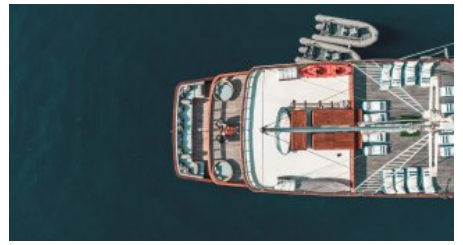

CREW
16

CHARTER DESTINATIONS
Indian Ocean & South East Asia

YACHT TYPE
Sail

SPECIFICATION

DIMENSIONS

LENGTH
47,0m.
BEAM
10,5m.
DRAFT
3,5m.

CONFIGURATION

DOUBLE
6
TWIN
1

SPEED

CRUISING SPEED
9,0 knots
MAXIMUM SPEED
10,0 knots

AMENITIES

Air Conditioning, Gym, WiFi
TENDERS & TOYS

TENDERS: 2 x 6m RIB tenders with 90hp diesel engines TOYS: 4 x Stand Up Paddle board, 4 x Sea Kayaks, Fishing Gear, Complete Aqua Lung diving equipment, Complete Snorkeling equipment BBQ setting Beach set up *Due to the remote location of Indonesia, there may be instances where motorized toys or other equipment are unavailable on board due to unexpected breakdowns. While we will make every effort to seek replacements, we cannot guarantee their availability within the desired timeframe for the charter.