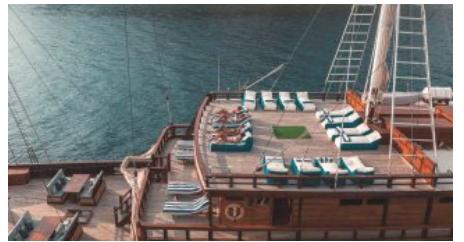

[More photos](#)

ENQUIRE NOW

+44 20 45 773 007
+33 749 41 21 53
+971 555 129 065
info@yachthunter.com
yachthunter.com

Scan the QR code for more information