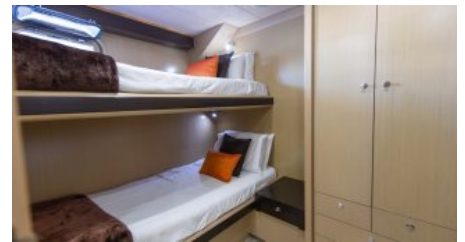

[More photos](#)

ENQUIRE NOW

+44 20 45 773 007
+33 749 41 21 53
+971 555 129 065
info@yachthunter.com
yachthunter.com

Scan the QR code for more information