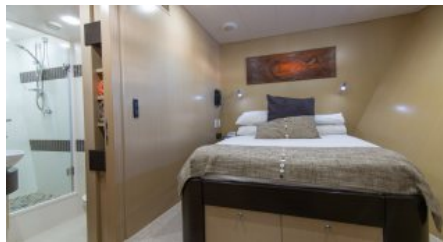

[More photos](#)

ENQUIRE NOW

+44 20 45 773 007
+33 749 41 21 53
+971 555 129 065
info@yachthunter.com
yachthunter.com

Scan the QR code for more information