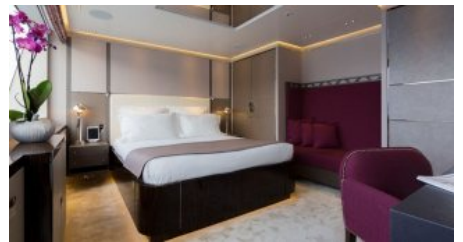

[More photos](#)

ENQUIRE NOW

+44 20 45 773 007
+1 646 905 0707
+33 749 41 21 53
+971 555 129 065

info@yachthunter.com
yachthunter.com

Scan the QR code for more information