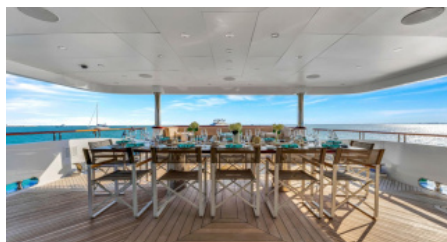

[More photos](#)

ENQUIRE NOW

+44 20 45 773 007
+33 749 41 21 53
+971 555 129 065
info@yachthunter.com
yachthunter.com

Scan the QR code for more information