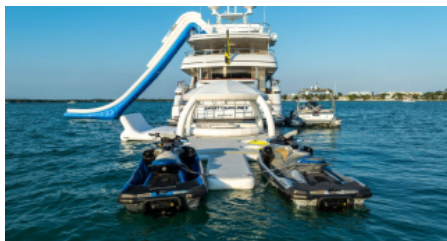

[More photos](#)

ENQUIRE NOW

+44 20 45 773 007
+33 749 41 21 53
+971 555 129 065
info@yachthunter.com
yachthunter.com

Scan the QR code for more information