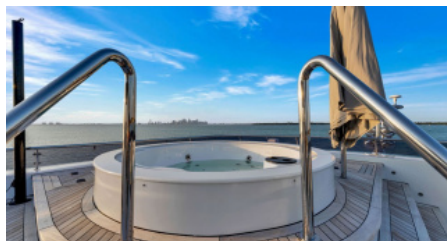

[More photos](#)

ENQUIRE NOW

+44 20 45 773 007
+33 749 41 21 53
+971 555 129 065
info@yachthunter.com
yachthunter.com

Scan the QR code for more information