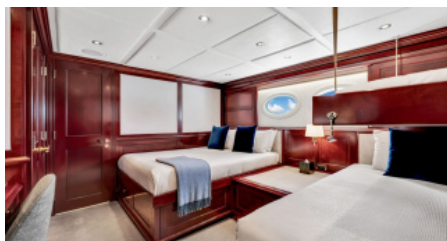

[More photos](#)

ENQUIRE NOW

+44 20 45 773 007
+33 749 41 21 53
+971 555 129 065
info@yachthunter.com
yachthunter.com

Scan the QR code for more information