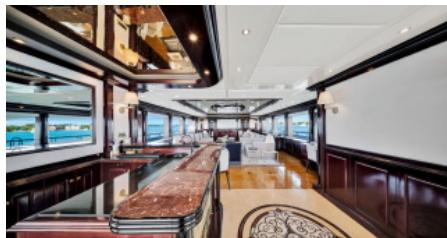

[More photos](#)

ENQUIRE NOW

+44 20 45 773 007
+33 749 41 21 53
+971 555 129 065
info@yachthunter.com
yachthunter.com

Scan the QR code for more information