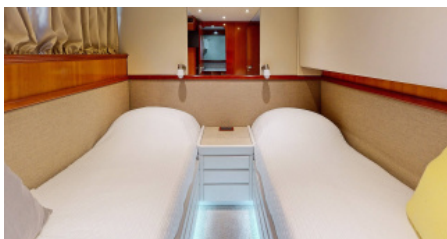

[More photos](#)

ENQUIRE NOW

+44 20 45 773 007
+33 749 41 21 53
+971 555 129 065
info@yachthunter.com
yachthunter.com

Scan the QR code for more information