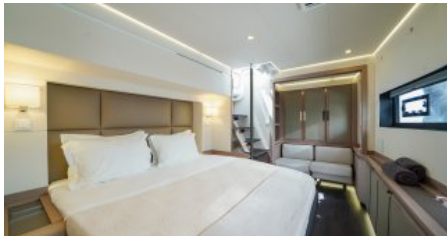

[More photos](#)

ENQUIRE NOW

+44 20 45 773 007
+33 749 41 21 53
+971 555 129 065
info@yachthunter.com
yachthunter.com

Scan the QR code for more information