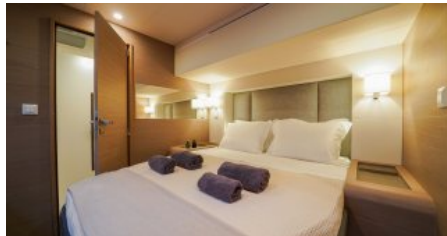

[More photos](#)

ENQUIRE NOW

+44 20 45 773 007
+33 749 41 21 53
+971 555 129 065
info@yachthunter.com
yachthunter.com

Scan the QR code for more information