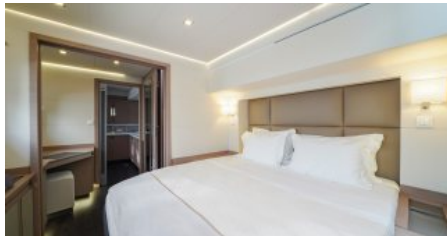

[More photos](#)

ENQUIRE NOW

+44 20 45 773 007
+33 749 41 21 53
+971 555 129 065
info@yachthunter.com
yachthunter.com

Scan the QR code for more information