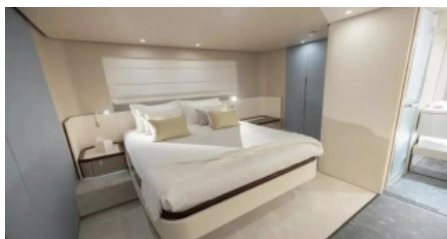

[More photos](#)

ENQUIRE NOW

+44 20 45 773 007

+33 749 41 21 53

+971 555 129 065

info@yachthunter.com

yachthunter.com

Scan the QR code for more information