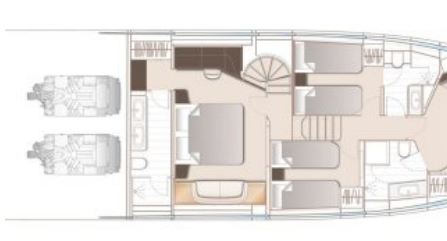

[More photos](#)

ENQUIRE NOW

+44 20 45 773 007
+33 749 41 21 53
+971 555 129 065
info@yachthunter.com
yachthunter.com

Scan the QR code for more information