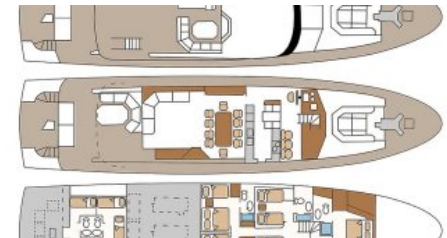

[More photos](#)

ENQUIRE NOW

+44 20 45 773 007

+33 749 41 21 53

+971 555 129 065

info@yachthunter.com

yachthunter.com

Scan the QR code for more information