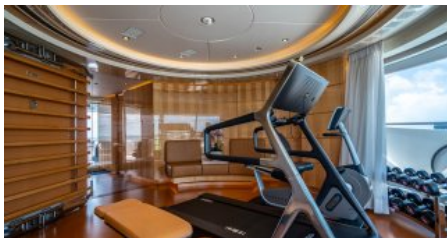

SPEED

CRUISING SPEED
12,0 knots

AMENITIES

Jacuzzi, Gym Equipment, Sun Deck, Massage Room, Stabilizers Underway, Foredeck Seating with Table, Wi-Fi, Outdoor Shower, Swimming platform, At-Anchor Stabilizers [Read more](#)