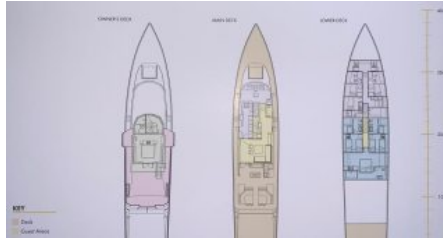

[More photos](#)

ENQUIRE NOW

+44 20 45 773 007
+1 646 905 0707
+33 749 41 21 53
+971 555 129 065

info@yachthunter.com
yachthunter.com

Scan the QR code for more information