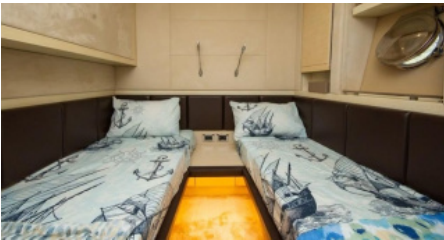

[More photos](#)

ENQUIRE NOW

+44 20 45 773 007
+33 749 41 21 53
+971 555 129 065
info@yachthunter.com
yachthunter.com

Scan the QR code for more information