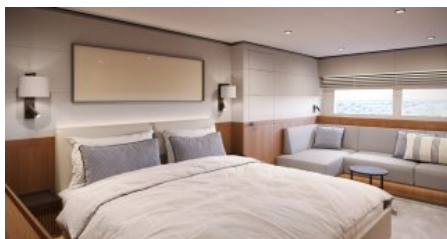

[More photos](#)

ENQUIRE NOW

+44 20 45 773 007
+33 749 41 21 53
+971 555 129 065
info@yachthunter.com
yachthunter.com

Scan the QR code for more information