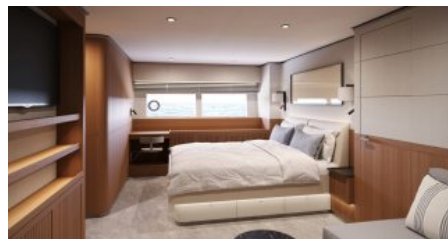

[More photos](#)

ENQUIRE NOW

+44 20 45 773 007
+33 749 41 21 53
+971 555 129 065
info@yachthunter.com
yachthunter.com

Scan the QR code for more information