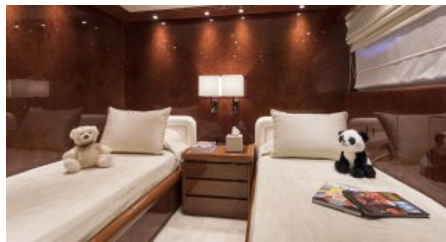

[More photos](#)

ENQUIRE NOW

+44 20 45 773 007
+33 749 41 21 53
+971 555 129 065
info@yachthunter.com
yachthunter.com

Scan the QR code for more information