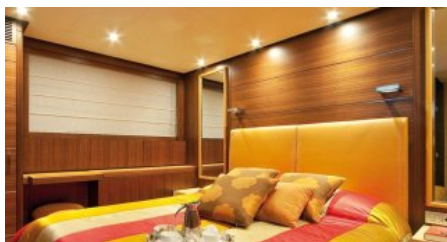

[More photos](#)

ENQUIRE NOW

+44 20 45 773 007
+33 749 41 21 53
+971 555 129 065
info@yachthunter.com
yachthunter.com

Scan the QR code for more information