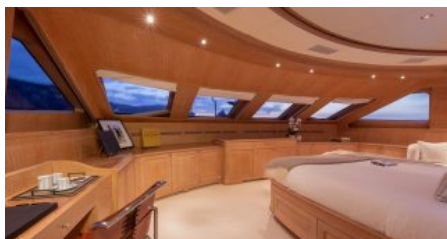

[More photos](#)

ENQUIRE NOW

+44 20 45 773 007
+1 646 905 0707
+33 749 41 21 53
+971 555 129 065

info@yachthunter.com
yachthunter.com

Scan the QR code for more information