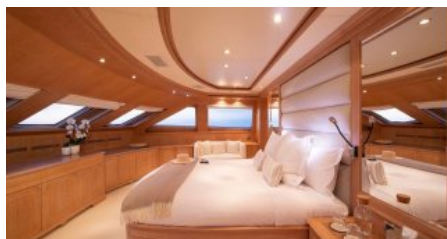

[More photos](#)

ENQUIRE NOW

+44 20 45 773 007
+1 646 905 0707
+33 749 41 21 53
+971 555 129 065

info@yachthunter.com
yachthunter.com

Scan the QR code for more information