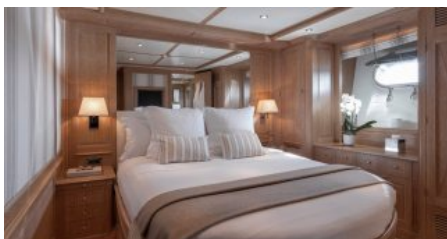

[More photos](#)

ENQUIRE NOW

+44 20 45 773 007
+1 646 905 0707
+33 749 41 21 53
+971 555 129 065

info@yachthunter.com
yachthunter.com

Scan the QR code for more information