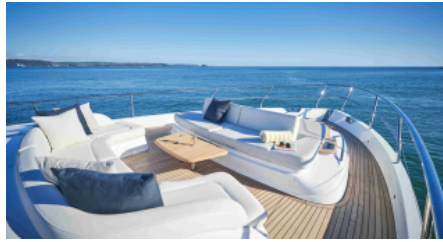

[More photos](#)

ENQUIRE NOW

+44 20 45 773 007
+33 749 41 21 53
+971 555 129 065
info@yachthunter.com
yachthunter.com

Scan the QR code for more information