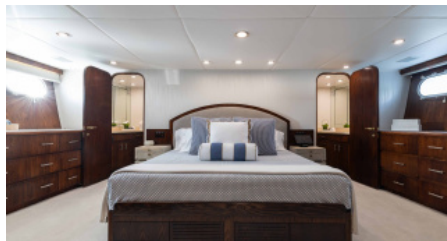

[More photos](#)

ENQUIRE NOW

+44 20 45 773 007
+33 749 41 21 53
+971 555 129 065
info@yachthunter.com
yachthunter.com

Scan the QR code for more information