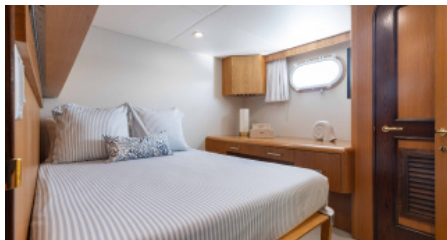

[More photos](#)

ENQUIRE NOW

+44 20 45 773 007
+33 749 41 21 53
+971 555 129 065
info@yachthunter.com
yachthunter.com

Scan the QR code for more information