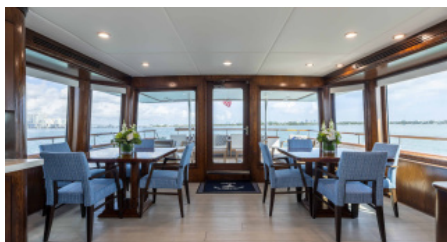

[More photos](#)

ENQUIRE NOW

+44 20 45 773 007
+33 749 41 21 53
+971 555 129 065
info@yachthunter.com
yachthunter.com

Scan the QR code for more information