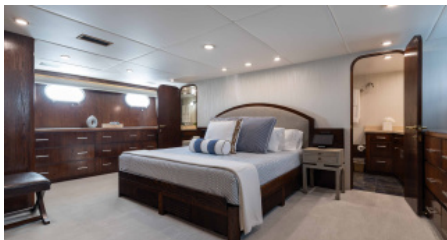

[More photos](#)

ENQUIRE NOW

+44 20 45 773 007
+33 749 41 21 53
+971 555 129 065
info@yachthunter.com
yachthunter.com

Scan the QR code for more information