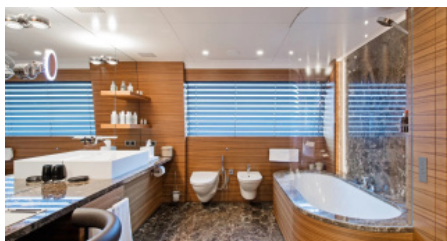

[More photos](#)

ENQUIRE NOW

+44 20 45 773 007
+33 749 41 21 53
+971 555 129 065
info@yachthunter.com
yachthunter.com

Scan the QR code for more information