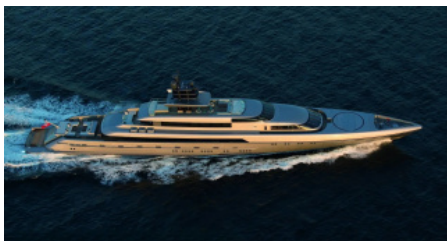

[More photos](#)

ENQUIRE NOW

+44 20 45 773 007
+33 749 41 21 53
+971 555 129 065
info@yachthunter.com
yachthunter.com

Scan the QR code for more information