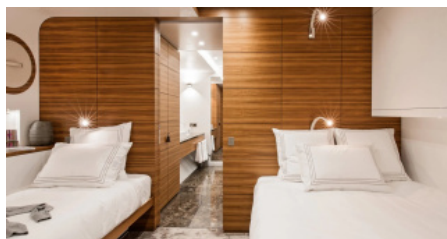

[More photos](#)

ENQUIRE NOW

+44 20 45 773 007
+33 749 41 21 53
+971 555 129 065
info@yachthunter.com
yachthunter.com

Scan the QR code for more information