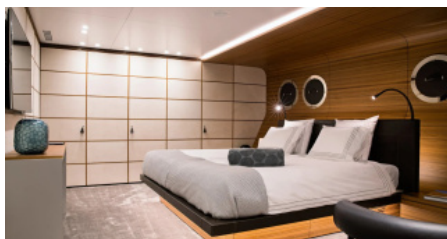

[More photos](#)

ENQUIRE NOW

+44 20 45 773 007
+33 749 41 21 53
+971 555 129 065
info@yachthunter.com
yachthunter.com

Scan the QR code for more information