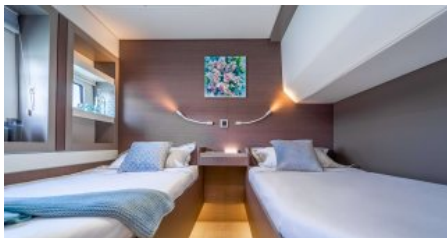

RUBBER DINGHY HIGHTFIELD 380 CLASSIC Toys package upon request with an extra charge of 900€ per booking (2-seat kayak, 2 paddle boards, 2 Robosea scooters, floating mattress, fishing gear)

[More photos](#)