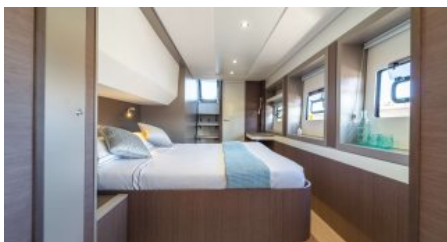

RUBBER DINGHY HIGHTFIELD 380 CLASSIC Toys package upon request with an extra charge of 900€ per booking (2-seat kayak, 2 paddle boards, 2 Robosea scooters, floating mattress, fishing gear)

[More photos](#)