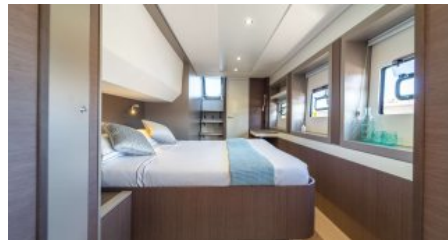

Tender HIGHFIELD 340 with Honda 20hp engine Toys package upon request with an extra charge of 900€ per booking (2-seat kayak, 2 paddle boards, 2 Robosea scooters, floating mattress, fishing gear)

[More photos](#)