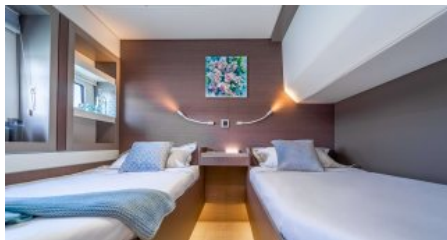

Tender HIGHFIELD 340 with Honda 20hp engine Toys package upon request with an extra charge of 900€ per booking (2-seat kayak, 2 paddle boards, 2 Robosea scooters, floating mattress, fishing gear)

[More photos](#)