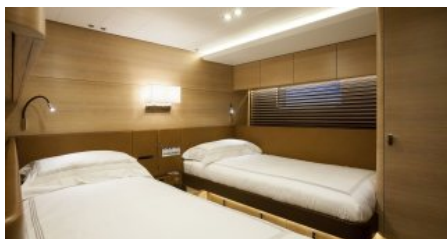

SPEED

CRUISING SPEED
10,0 knots
MAXIMUM SPEED
22,0 knots

AMENITIES

Air Conditioning, Wi-Fi, At-Anchor Stabilizers

TOYS

Banana; Banana Boat; Doughnut; Inflatable Tube; Inflatable Sofa; Inflatable Couch; Towable Tubes; Hydrofoil Towable Board; Towable Toys