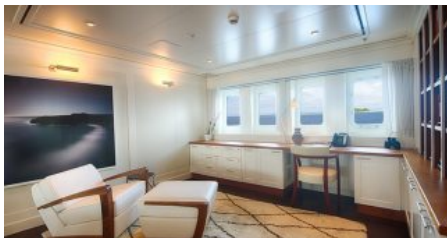

[More photos](#)

ENQUIRE NOW

+44 20 45 773 007
+1 646 905 0707
+33 749 41 21 53
+971 58 916 7360

info@yachthunter.com
yachthunter.com

Scan the QR code for more information