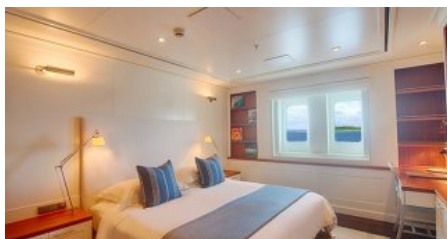

LENGTH  
59m./(194'3")

CREW  
16

**SPEED**

CRUISING SPEED  
**12,0 knots**

BUILDER  
Fr. Schweers Shipyard

GUESTS  
12

YACHT TYPE  
Motor

[More photos](#)