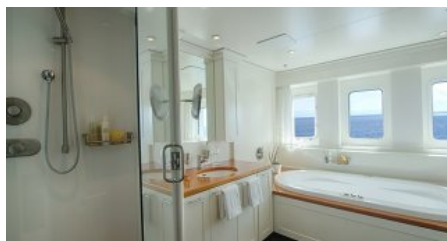

[More photos](#)

ENQUIRE NOW

+44 20 45 773 007
+1 646 905 0707
+33 749 41 21 53
+971 58 916 7360

info@yachthunter.com
yachthunter.com

Scan the QR code for more information