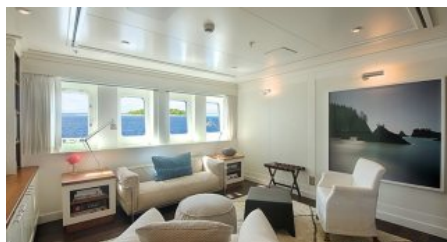

[More photos](#)

ENQUIRE NOW

+44 20 45 773 007
+1 646 905 0707
+33 749 41 21 53
+971 58 916 7360

info@yachthunter.com
yachthunter.com

Scan the QR code for more information