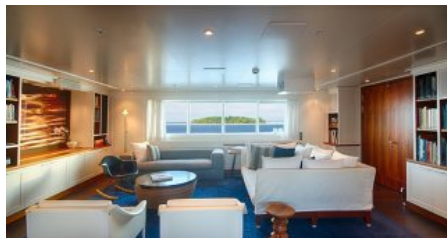

[More photos](#)

ENQUIRE NOW

+44 20 45 773 007
+1 646 905 0707
+33 749 41 21 53
+971 58 916 7360

info@yachthunter.com
yachthunter.com

Scan the QR code for more information