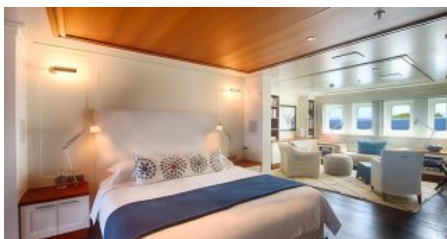

[More photos](#)

ENQUIRE NOW

+44 20 45 773 007
+1 646 905 0707
+33 749 41 21 53
+971 58 916 7360

info@yachthunter.com
yachthunter.com

Scan the QR code for more information