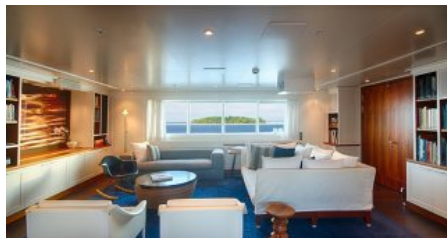

LENGTH  
59m./(194'3")

CREW  
16

**SPEED**

CRUISING SPEED  
**12,0 knots**

BUILDER  
Fr. Schweers Shipyard

GUESTS  
12

YACHT TYPE  
Motor

[More photos](#)