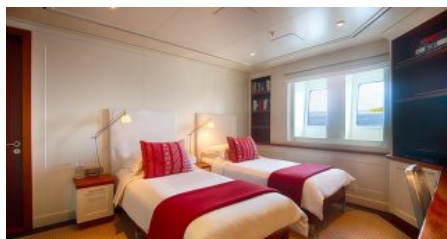

LENGTH  
59m./(194'3")

CREW  
16

**SPEED**

CRUISING SPEED  
**12,0 knots**

BUILDER  
Fr. Schweers Shipyard

GUESTS  
12

YACHT TYPE  
Motor

[More photos](#)