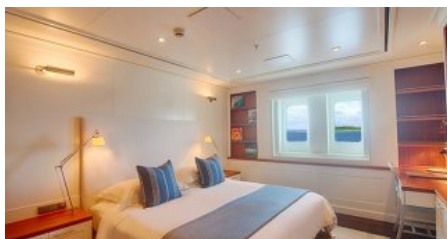

[More photos](#)

ENQUIRE NOW

+44 20 45 773 007
+1 646 905 0707
+33 749 41 21 53
+971 58 916 7360

info@yachthunter.com
yachthunter.com

Scan the QR code for more information