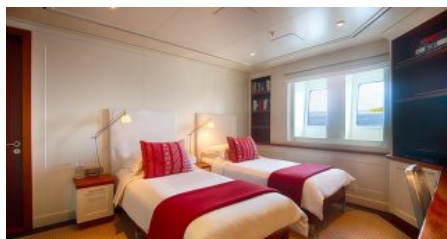

[More photos](#)

ENQUIRE NOW

+44 20 45 773 007
+1 646 905 0707
+33 749 41 21 53
+971 58 916 7360

info@yachthunter.com
yachthunter.com

Scan the QR code for more information